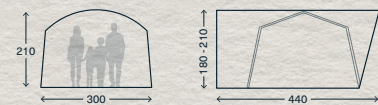

BREATHABLE MATERIAL HELPS
TO REGULATE COMFORT AND
TEMPERATURE INSIDE

SPECIFICATION

1. Connection Height:
Low 180-210cm
2. Technical polycotton fabric
3. Inflatable tubes
4. Sewn in groundsheet
5. Canopy for Roam
6. Fits campervans only
7. Large front canopy
8. Double-layer front door with mesh
9. Large windows
10. Zipped soft-touch curtains
11. Removable side panels
12. 2 doorways in connection tunnel
13. Quick-pitch straps
14. Storm straps
15. Sabre-Flex ready
16. Throw-over straps
17. Pole & Clamp ready
18. Gear loft
19. Options: Fleece Carpet & Footprint groundsheet

RRP

FOR THE JOURNEY

For those who live for the journey, not just the logistics. A premium awning built to blend in, designed for comfort and made for those focused on the trip ahead.

Ref: 9120002461

WIDTH 300 LENGTH 300+90 HEIGHT 210 (CM)
PACK SIZE L78 X W38 X H38 (CM) WEIGHT 26.8KG