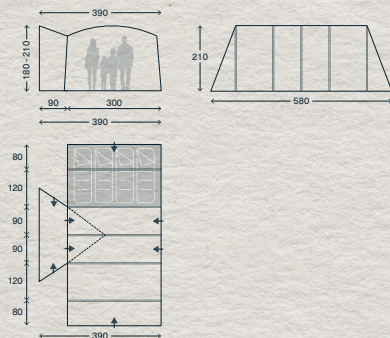

KAMPA

VOYAGE AIR

NEW 2026

COMPLETELY
SYMMETRICAL
AWNING, CAN BE
USED FOR LH OR
RH VEHICLES

INFLATABLE
AIR FRAME

4-BERTH INNER
INCLUDED FOR
EITHER END

SEWN IN
GROUNDSHEET

150D POLYESTER

RRP

BIG ADVENTURES

The Voyage AIR drive-away inflatable awning is built for big adventures and holidays off the beaten path. Spacious and sturdy, it's designed to expand your van setup with ease. It's super versatile for UK/EU spec vans with easy access from the front or back of your vehicle. Featuring an inner tent, it's made from durable materials to offer reliable shelter, room to breathe, and the freedom to voyage far and wide.

Ref: 9120002460

WIDTH 580 LENGTH 300+90 HEIGHT 210 (CM)
PACK SIZE L81 X W44 X H43 (CM) WEIGHT 30.5KG

SPECIFICATION

1. 150D Polyester
2. Connection Height: Low 180-210cm
3. Sewn-in groundsheet
4. Inflatable Structure
5. Versatile bedroom configuration
6. Drop down no trip step
7. Dual-Kador
8. Versatile Doorway configuration
9. Double-layer side doors with mesh
10. Large windows
11. Zipped soft-touch curtains
12. 2 doorways in connection tunnel
13. Hi-Lo Ventilation
14. Quick-pitch straps
15. Storm straps
16. Sabre-Flex ready
17. Throw-over straps
18. Pole & Clamp ready
19. Options: Fleece Carpet & Footprint groundsheet